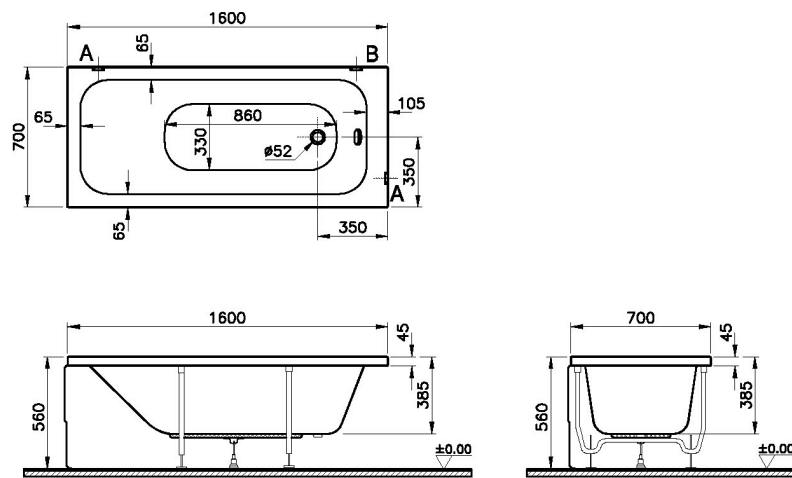

## Description

160x70 Body

VitrA reserves the right to make changes in products and technical details without prior notice.

All drawings contain the necessary measurements which are subject to standard tolerances. For exact measurements, in particular for customized installation scenarios, it can only be taken from the finished ceramic product.